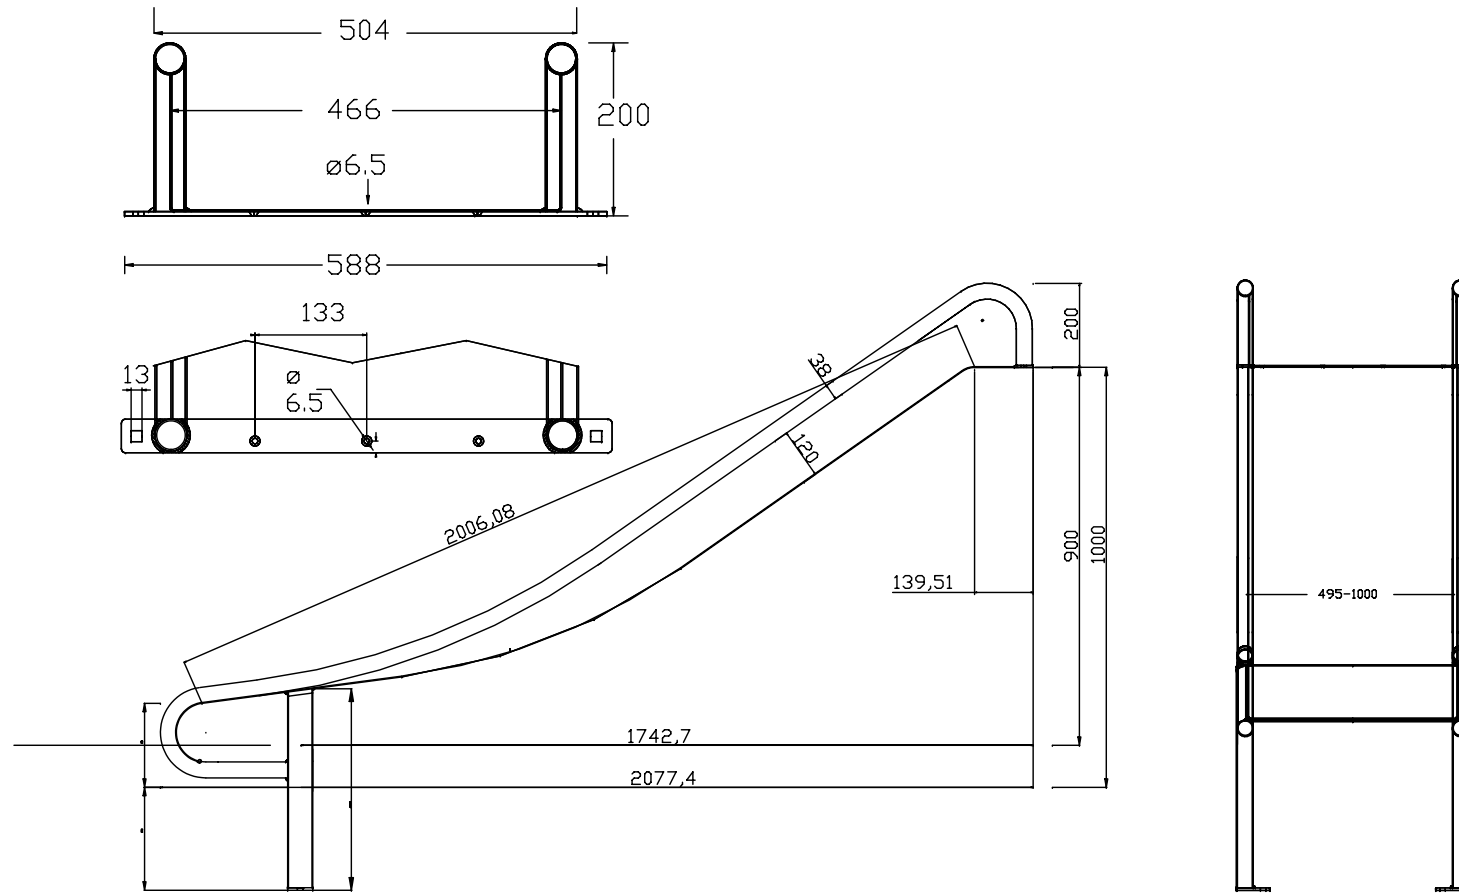

900-1000MM

38X2MM TUBE, PLATE 2MM

STAINLESS STEEL SLIDE ART.NR.11050 900 1000

COPYRIGHT — R&T STAINLESS A/S
HOLSBJERGVEJ 42
2620 LABERTSLUND,
DENMARK DATE 24 11 08