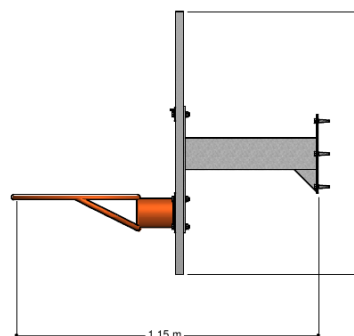

# SPTE020.183

Basket

1+

all ages

1.2 x 1.2 x 1.0 m

n.a.

n.a.

## Playfunctions

Ball play

**Opvangzone**  
Impact area

 WAS, Dutch law

 EN1176

**Obstakelvrije zone**  
Obstacle free zone

 WAS, Dutch law

 EN1176